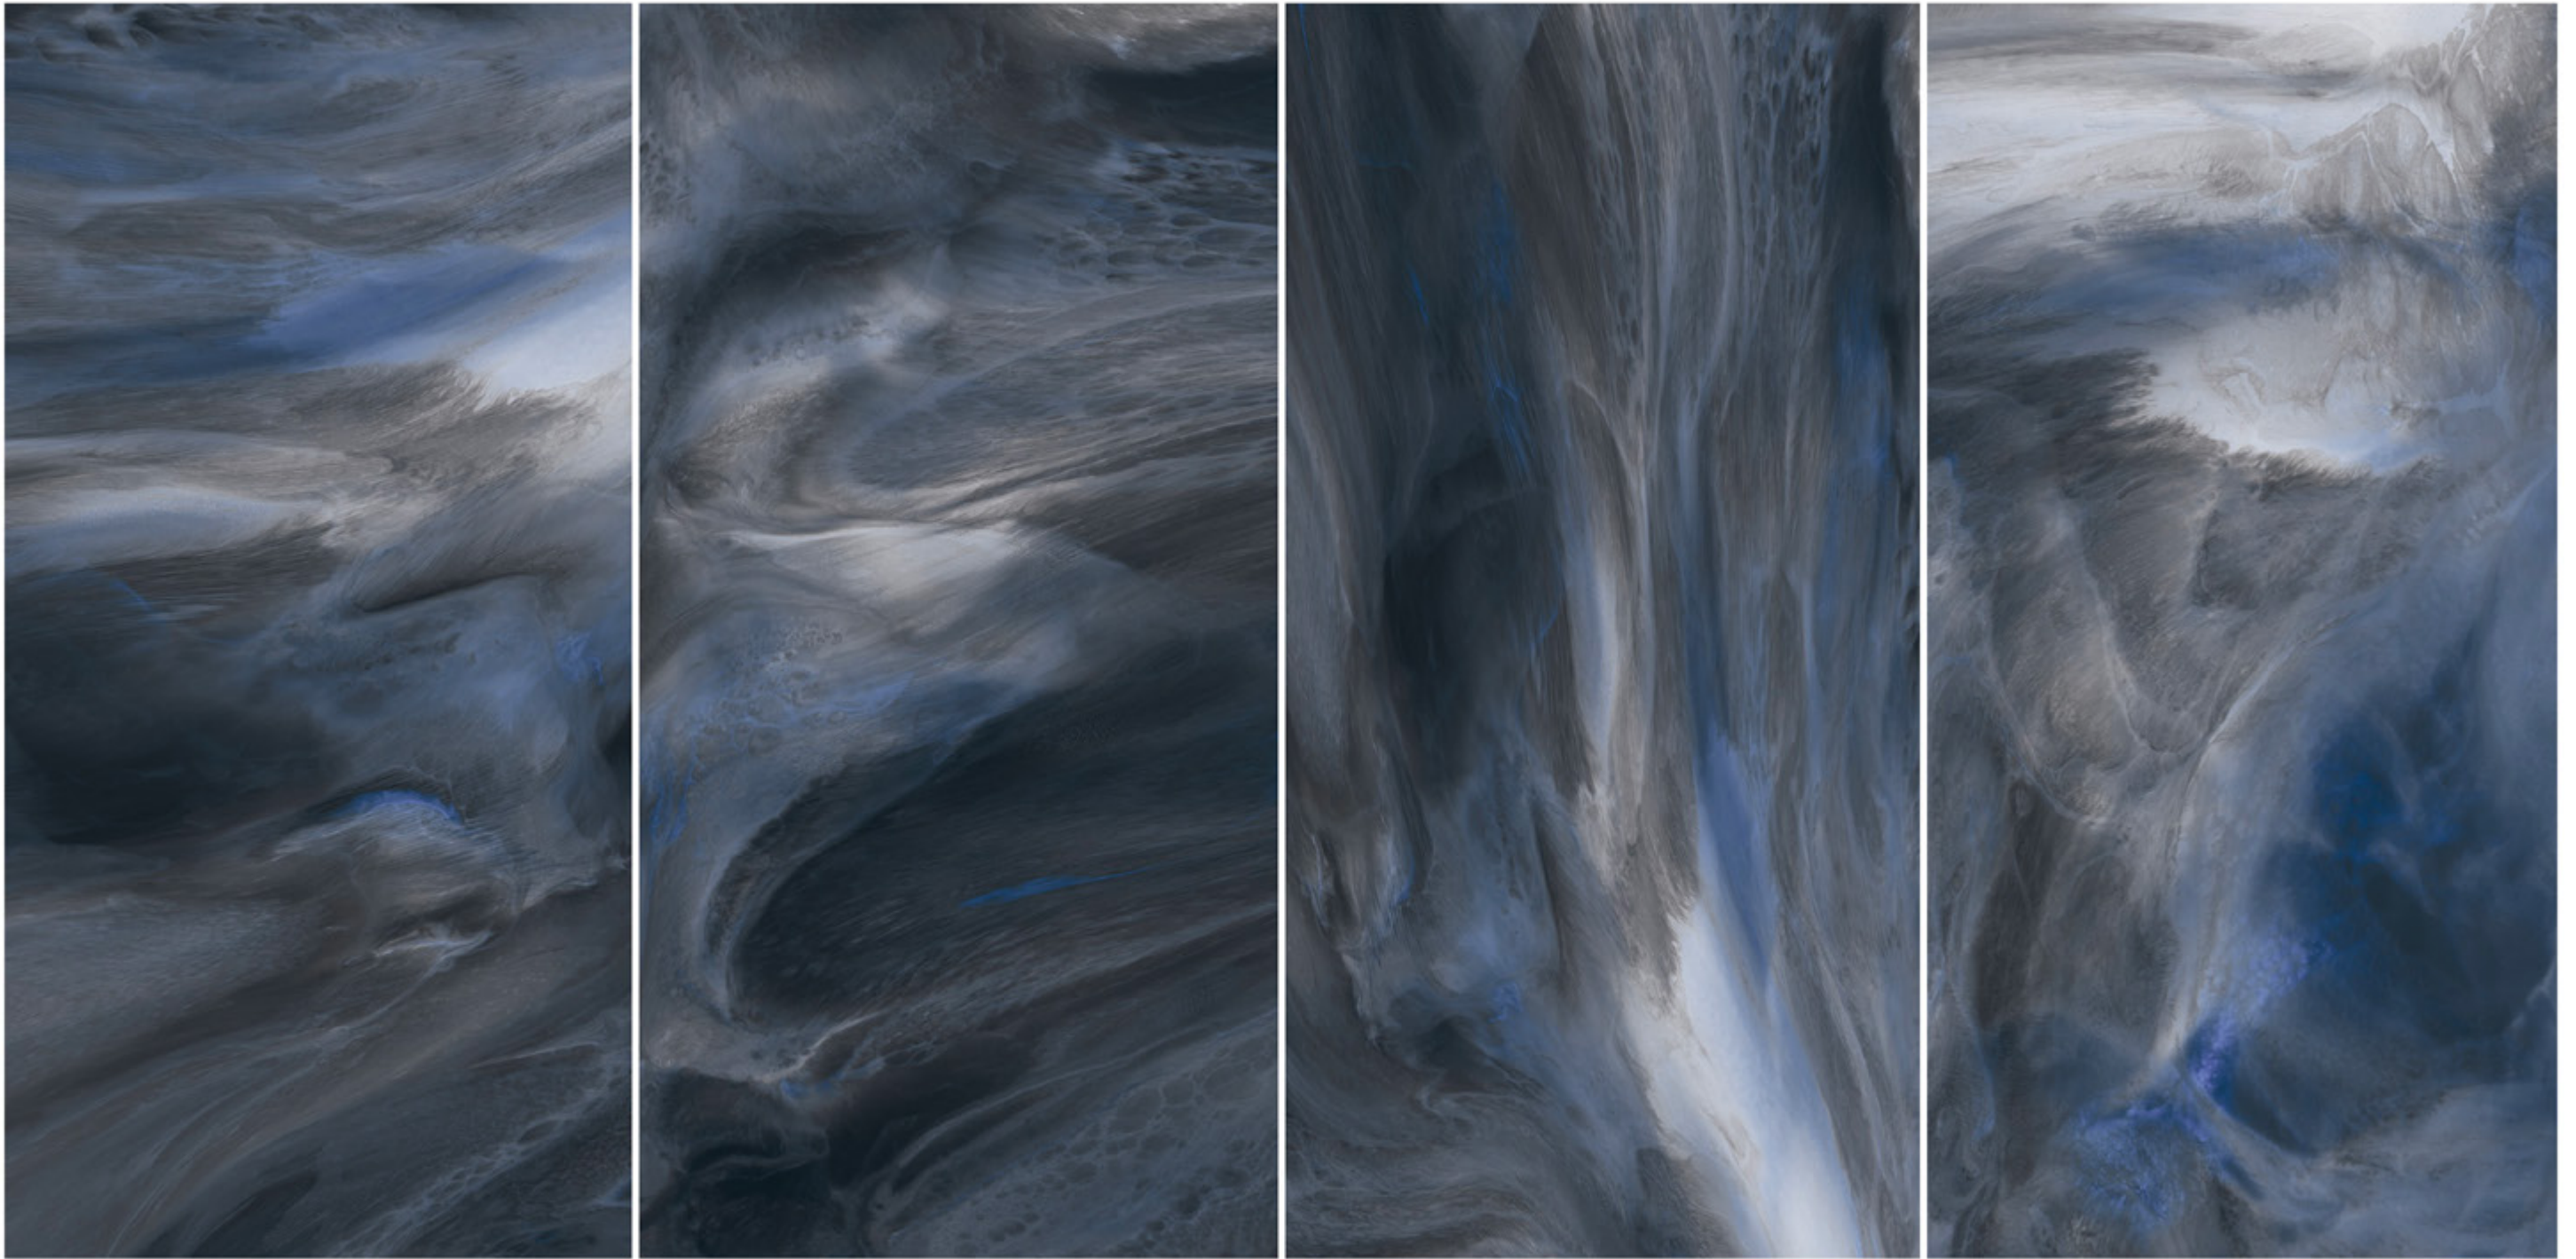

MZ190H

1800X900MM 6 PATTERN VARIATIONS

SATIN

WALL: MZ190H 1800X900

FLOOR: MZ583C 1500X250

FLOOR: MT937P 1800X900

1800X900

MT937P